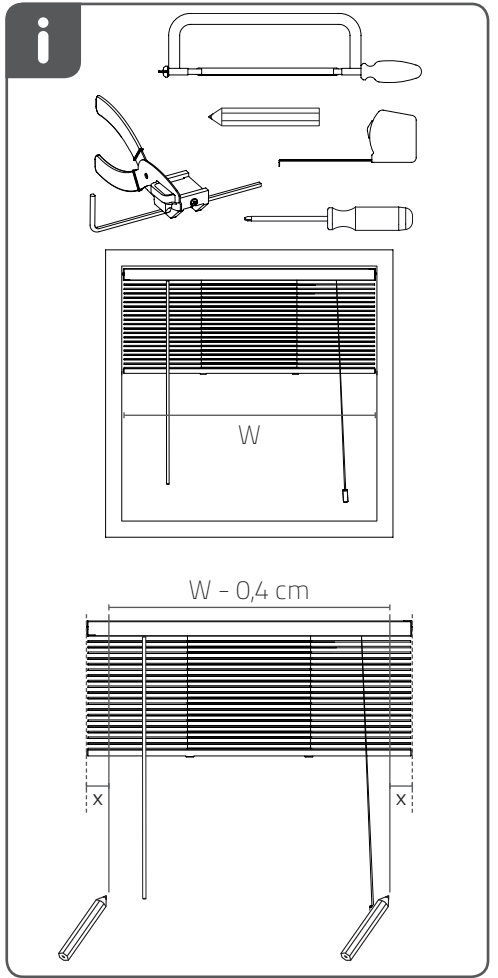

# 25mm aluminium blind

MN160033\_20160819

1

MN160033\_20160819

2

3

4

5