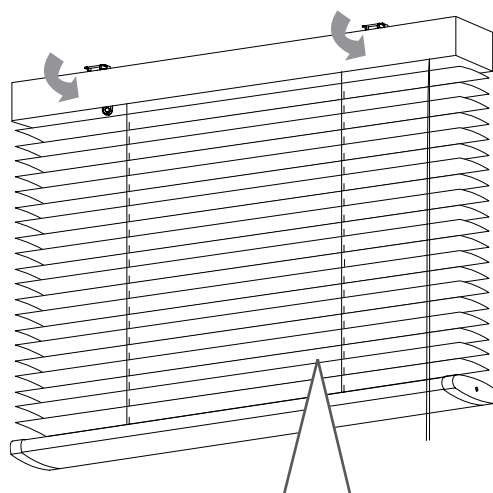

5

6

7

MN160033_20160819